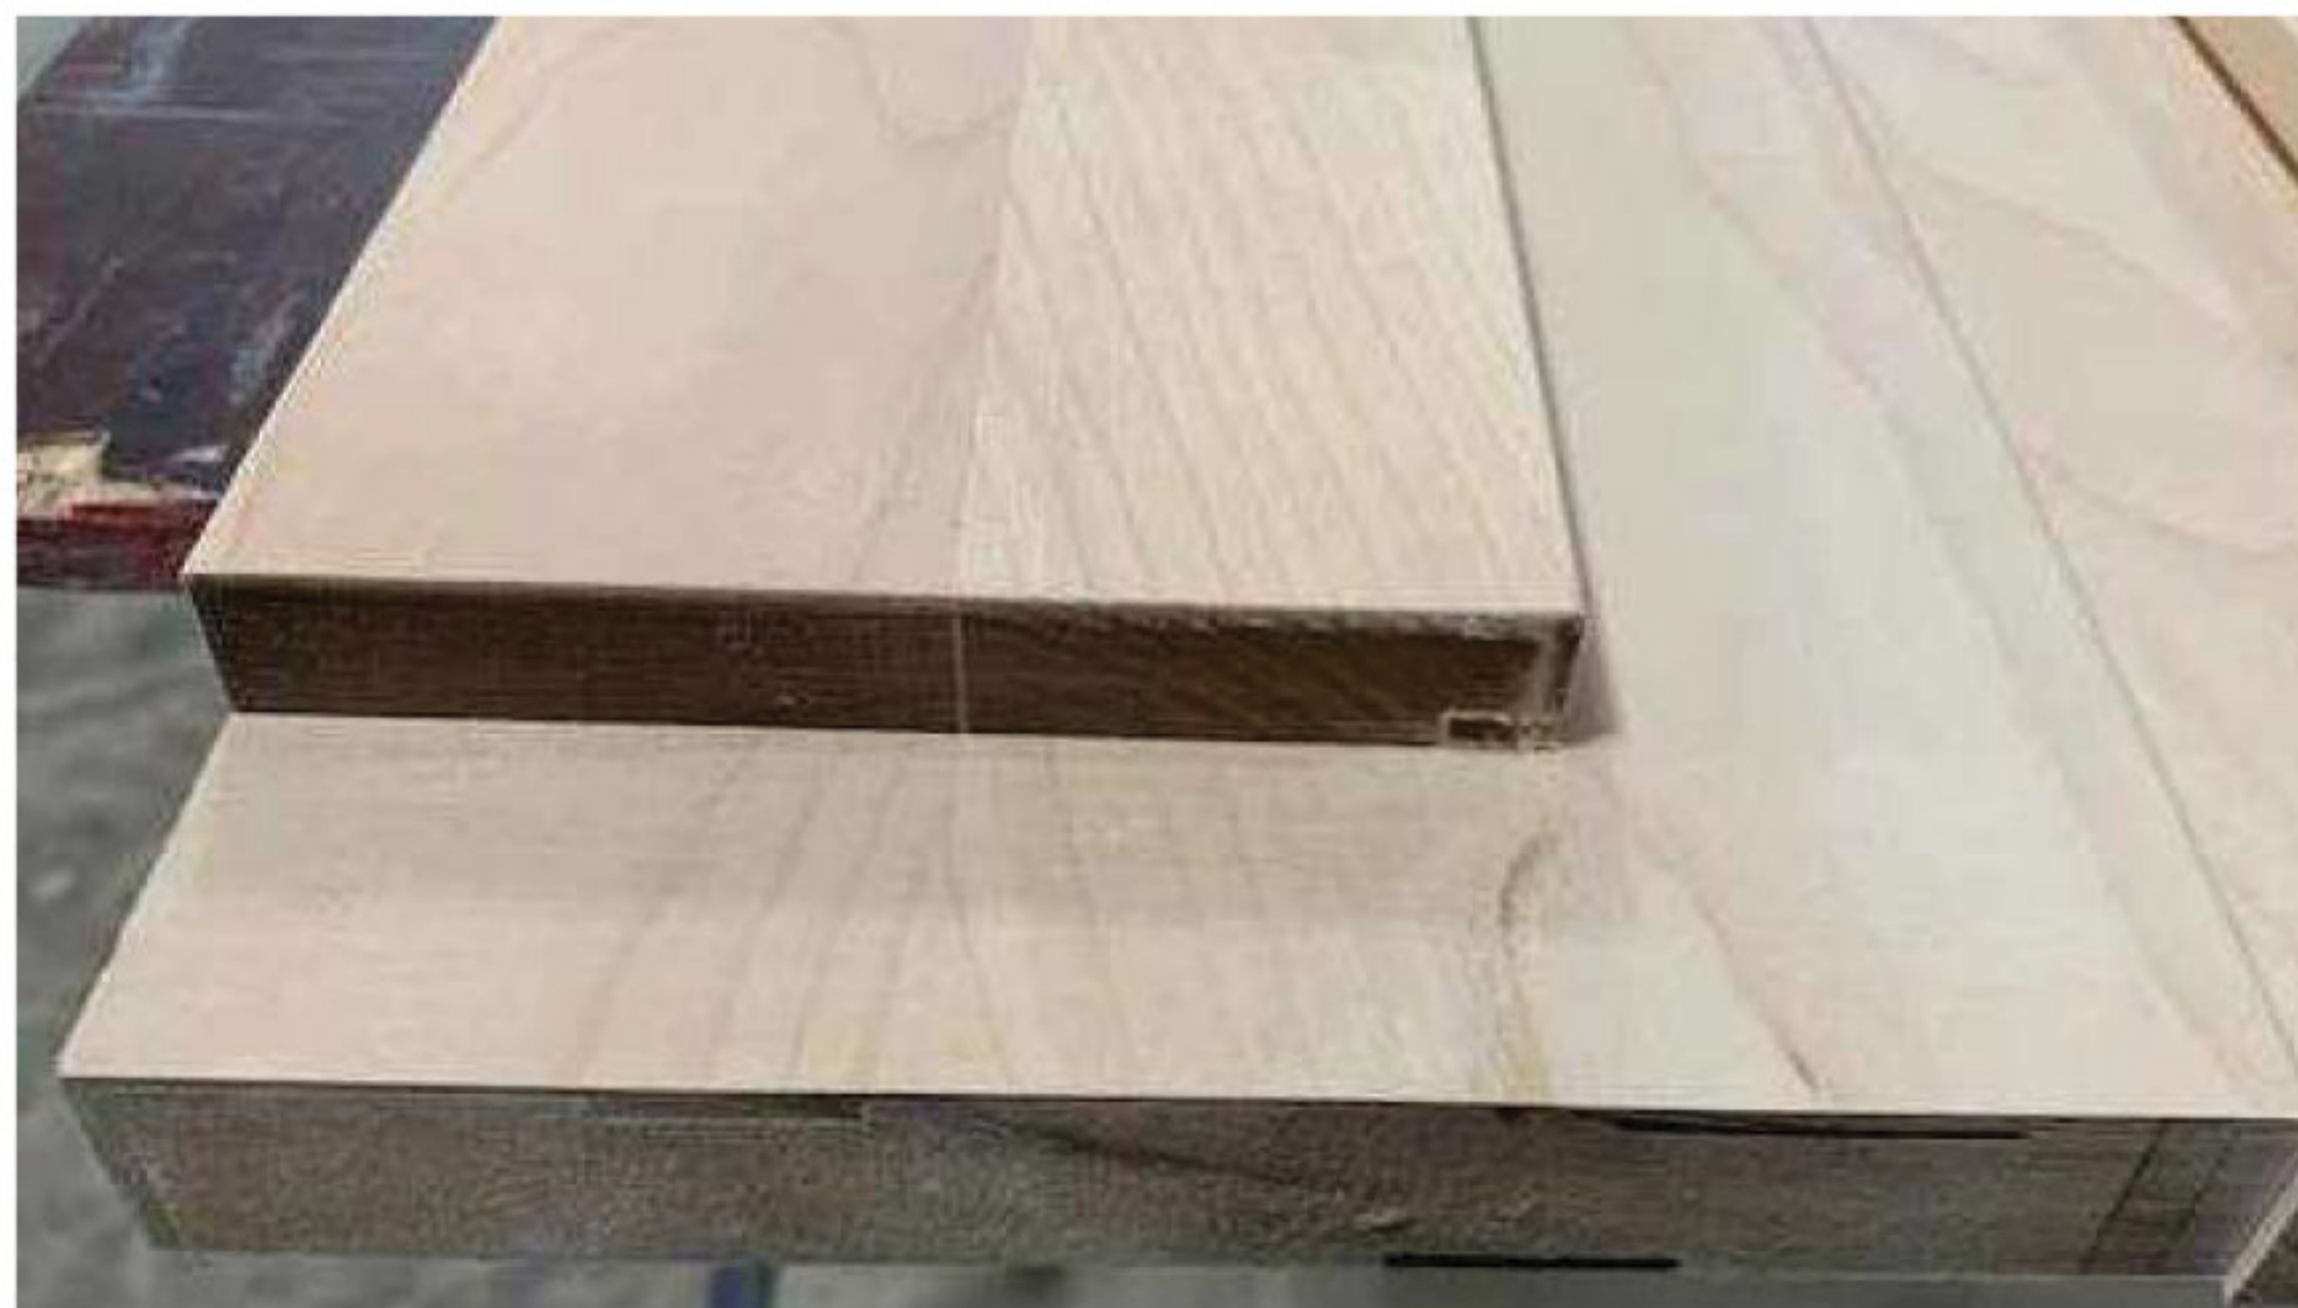

VICTORY

MILLWORK

45 MINUTE, 60 MINUTE & 90 MINUTE JAMB DETAILS

DR445 / DR460 - 45 & 60 Minute Double Rab Jamb

DR490 - 90 Minute Double Rab Jamb

SR445 / SR460 - 45 & 60 Minute Single Rab Jamb

SR490 - 90 Minute Single Rab Jamb

SRK445 / SRK460 - 45 & 60 Minute Single Rab Jamb c/w Kerf

SRK490 - 90 Minute Rab Jamb c/w Kerf

SRK445 Paint Grade

SRK490 Rift Cut White Oak