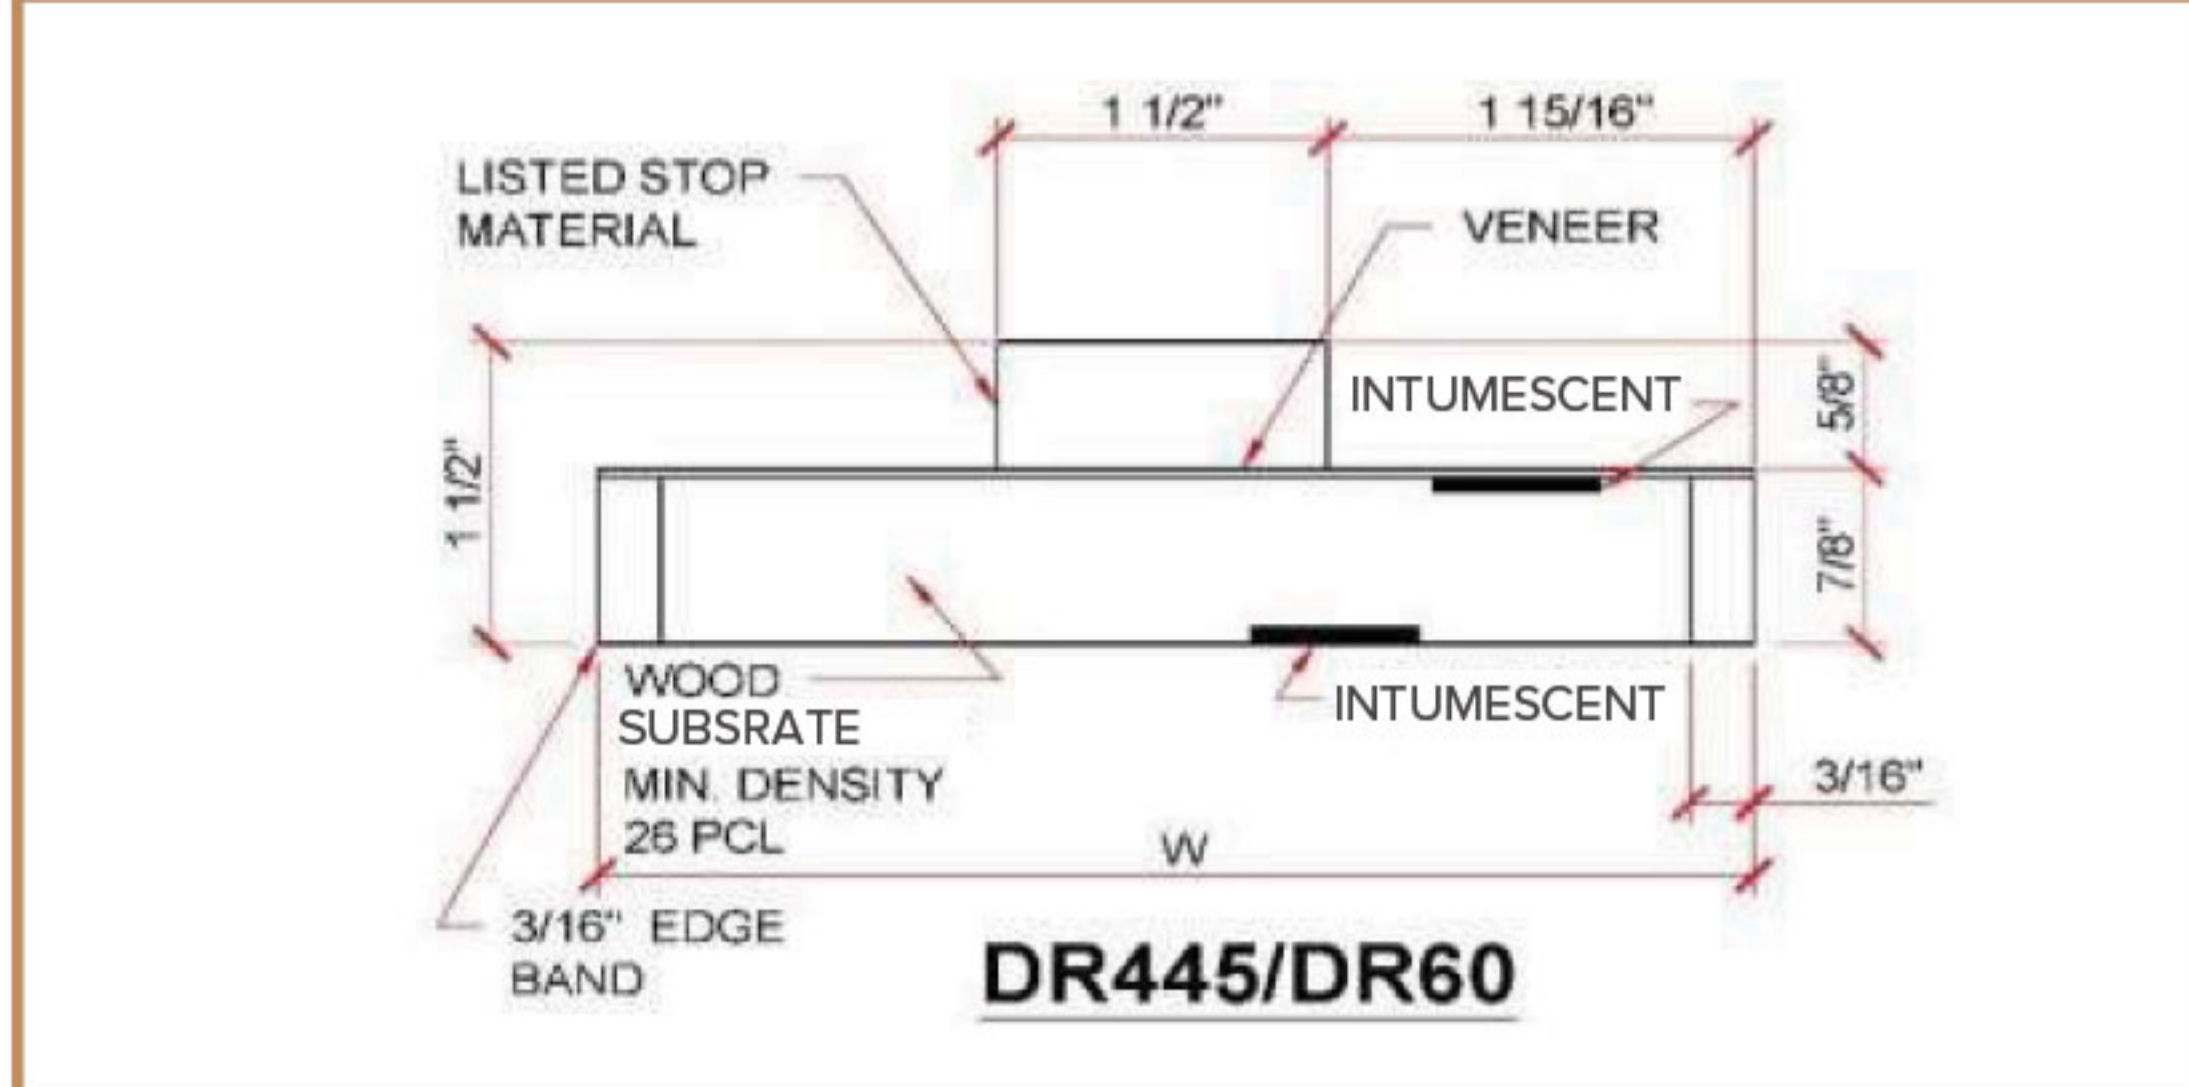

VICTORY

MILLWORK

45 MINUTE, 60 MINUTE & 90 MINUTE JAMB DETAILS

DR445 / DR460 - 45 & 60 Minute Double Rab Jamb

DR490 - 90 Minute Double Rab Jamb

SR445 / SR460 - 45 & 60 Minute Single Rab Jamb

SR490 - 90 Minute Single Rab Jamb

SRK445 / SRK460 - 45 & 60 Minute Single Rab Jamb c/w Kerf

SRK490 - 90 Minute Rab Jamb c/w Kerf

SRK445 Paint Grade

SRK490 Rift Cut White Oak