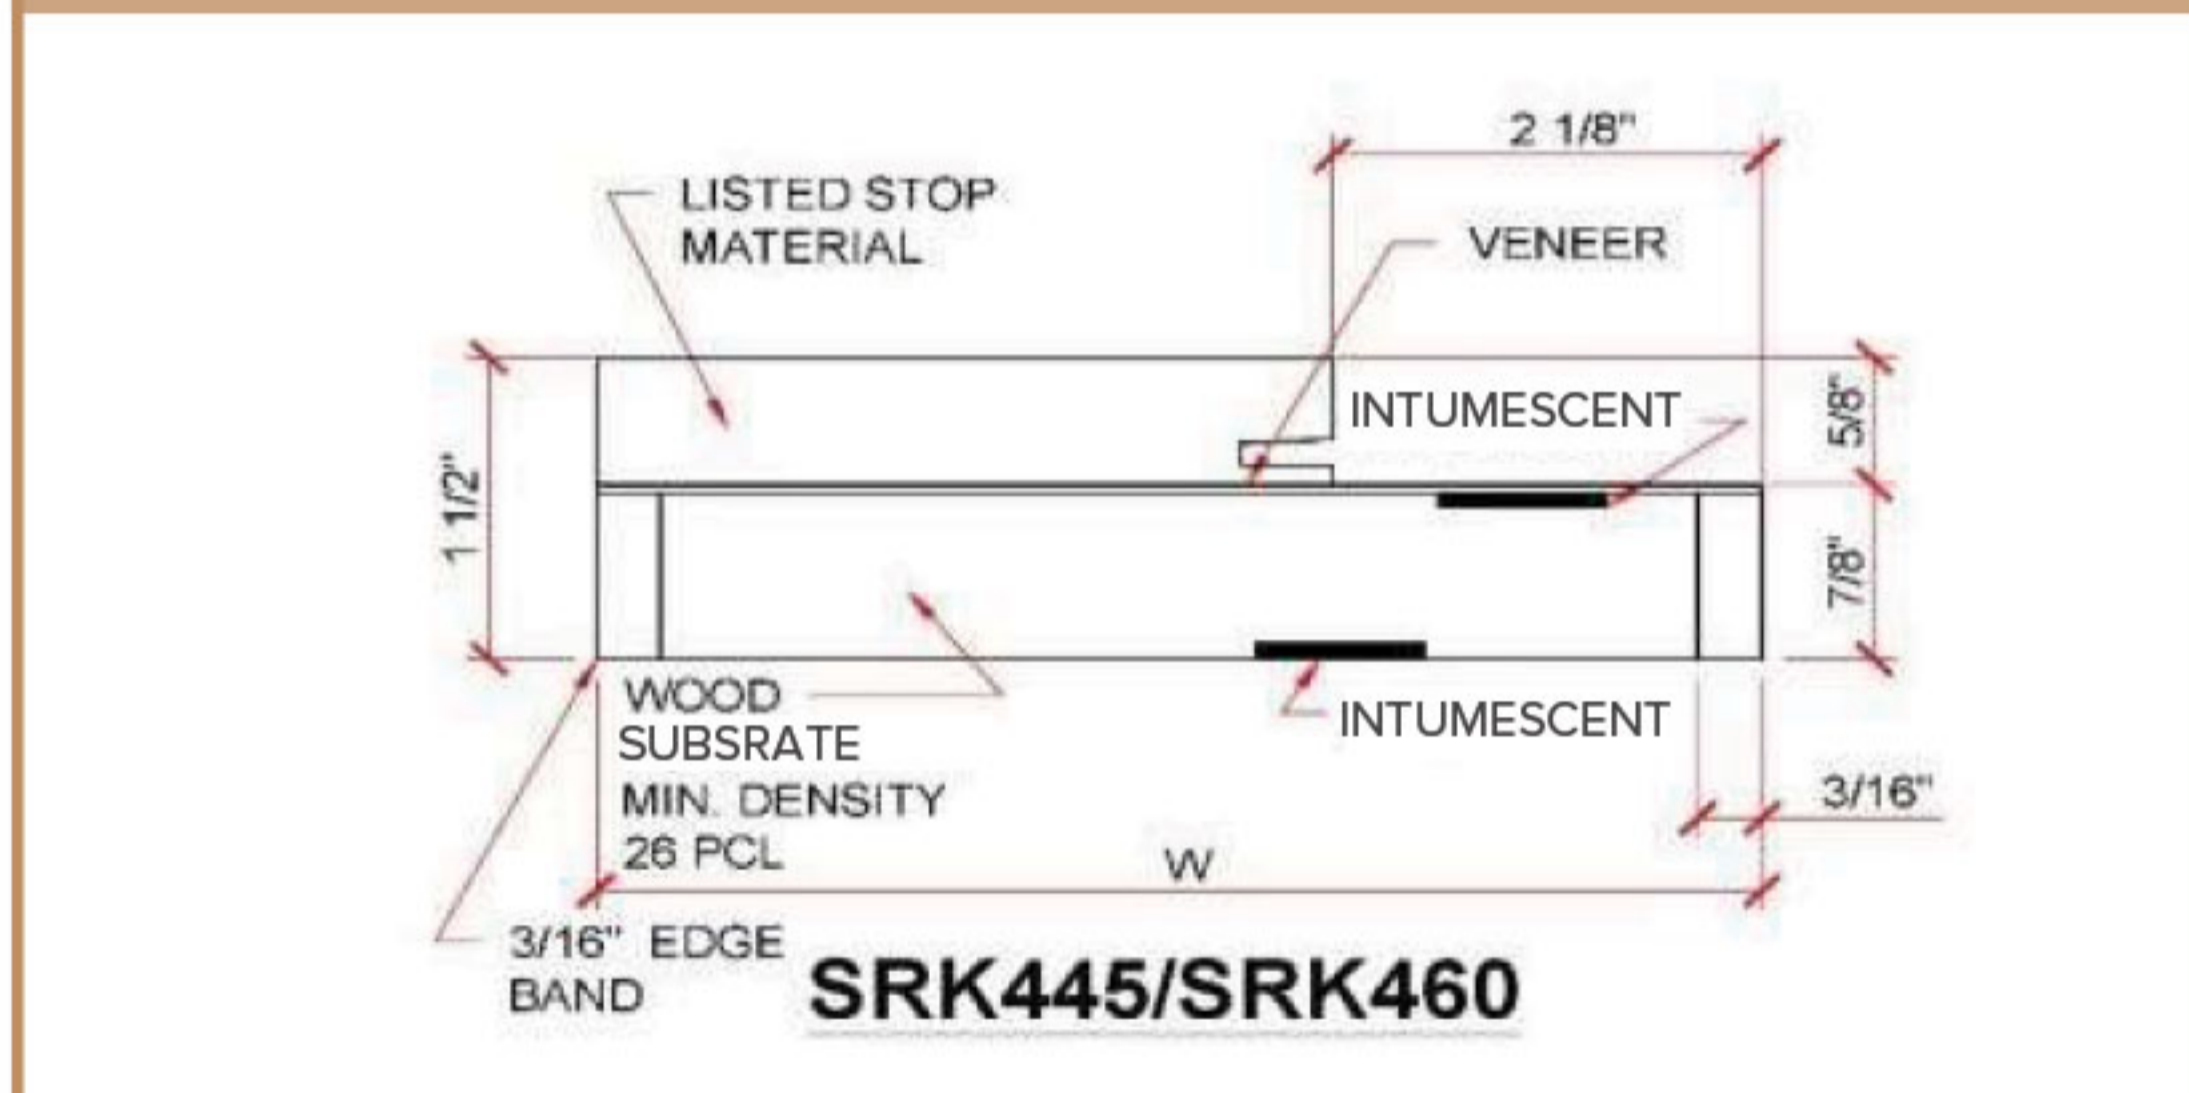

VICTORY

MILLWORK

45 MINUTE, 60 MINUTE & 90 MINUTE JAMB DETAILS

DR445 / DR460 - 45 & 60 Minute Double Rab Jamb

DR490 - 90 Minute Double Rab Jamb

SR445 / SR460 - 45 & 60 Minute Single Rab Jamb

SR490 - 90 Minute Single Rab Jamb

SRK445 / SRK460 - 45 & 60 Minute Single Rab Jamb c/w Kerf

SRK490 - 90 Minute Rab Jamb c/w Kerf

SRK445 Paint Grade

SRK490 Rift Cut White Oak