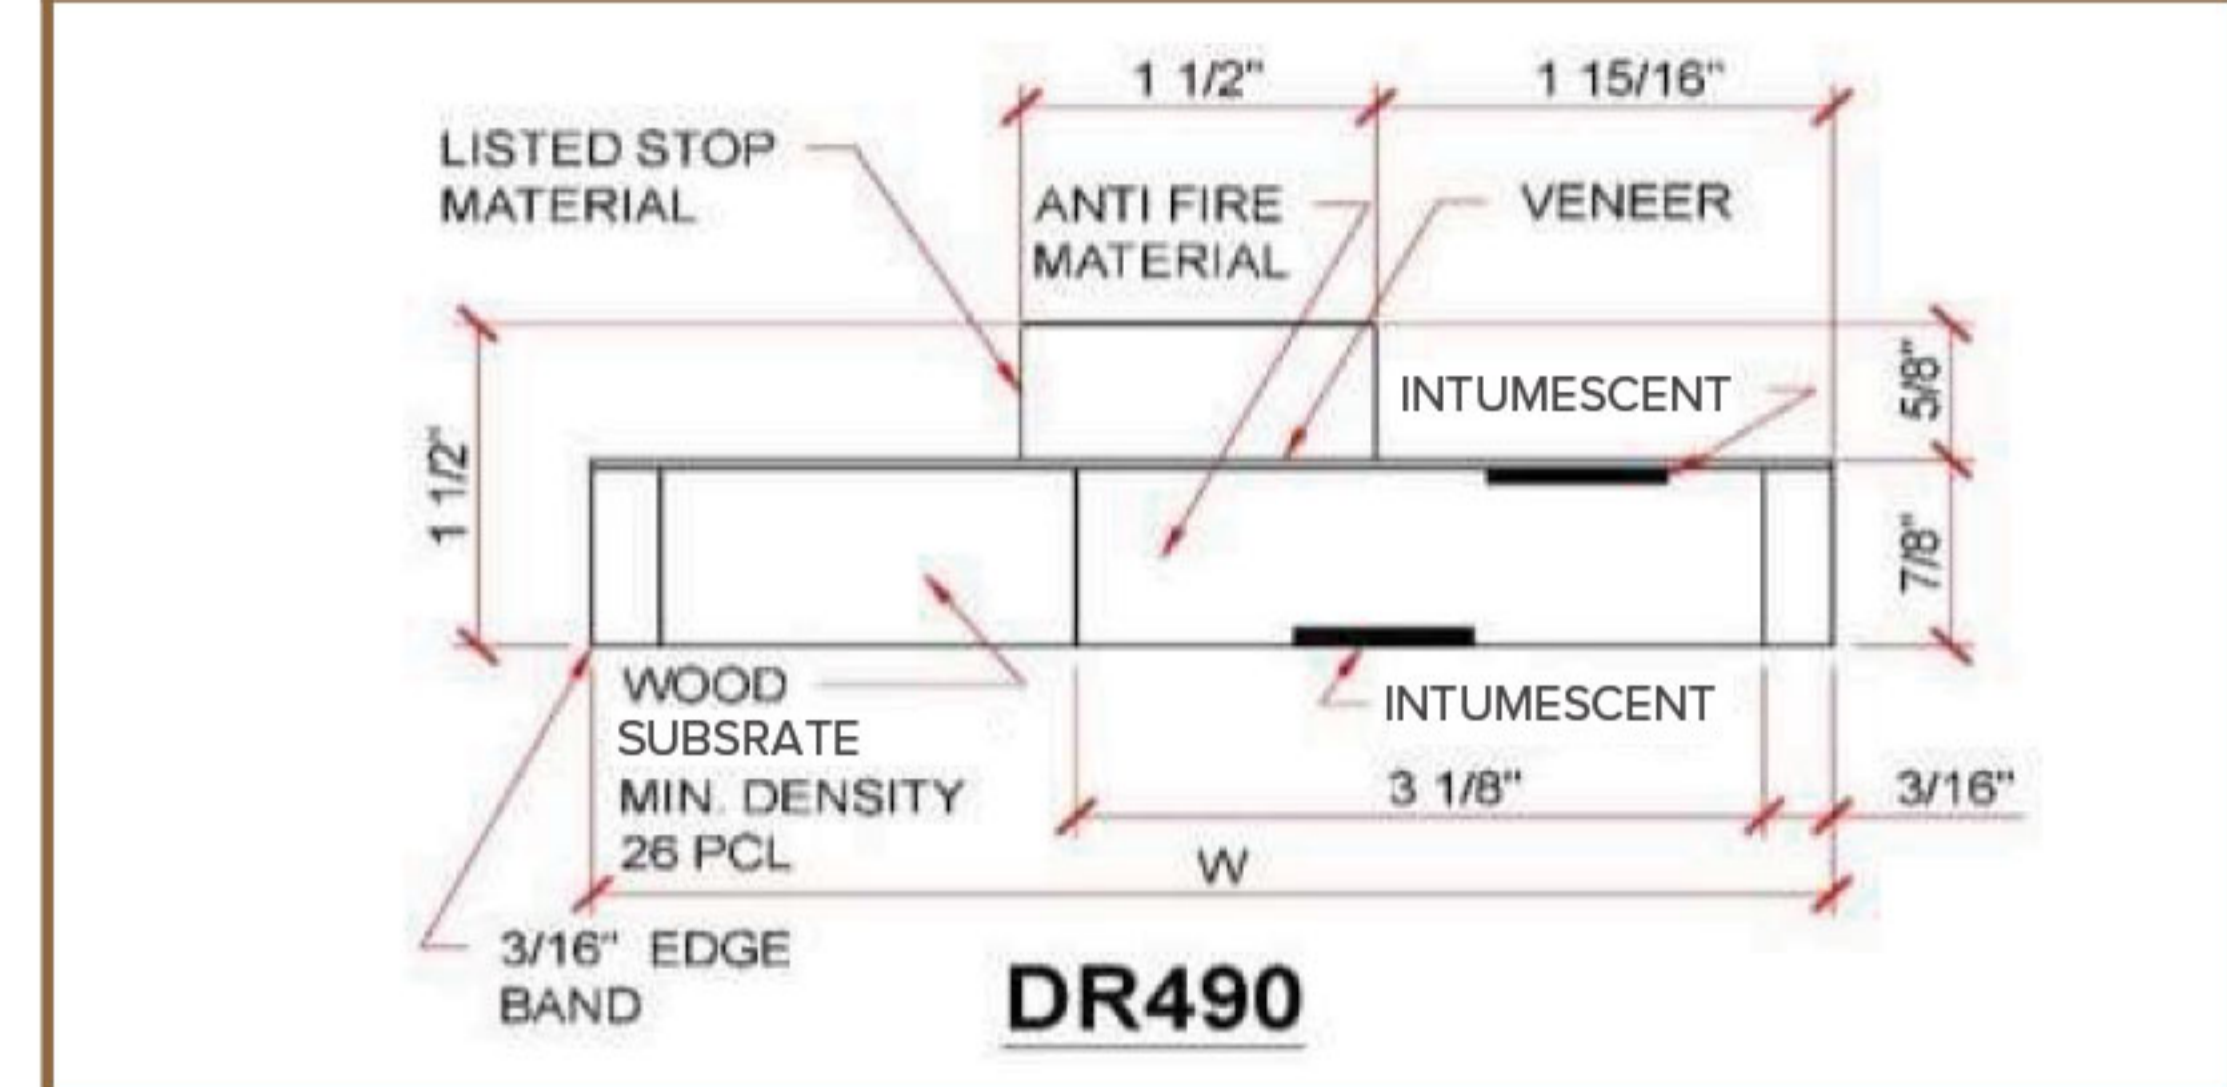

VICTORY

MILLWORK

45 MINUTE, 60 MINUTE & 90 MINUTE JAMB DETAILS

DR445 / DR460 - 45 & 60 Minute Double Rab Jamb

DR490 - 90 Minute Double Rab Jamb

SR445 / SR460 - 45 & 60 Minute Single Rab Jamb

SR490 - 90 Minute Single Rab Jamb

SRK445 / SRK460 - 45 & 60 Minute Single Rab Jamb c/w Kerf

SRK490 - 90 Minute Rab Jamb c/w Kerf

SRK445 Paint Grade

SRK490 Rift Cut White Oak