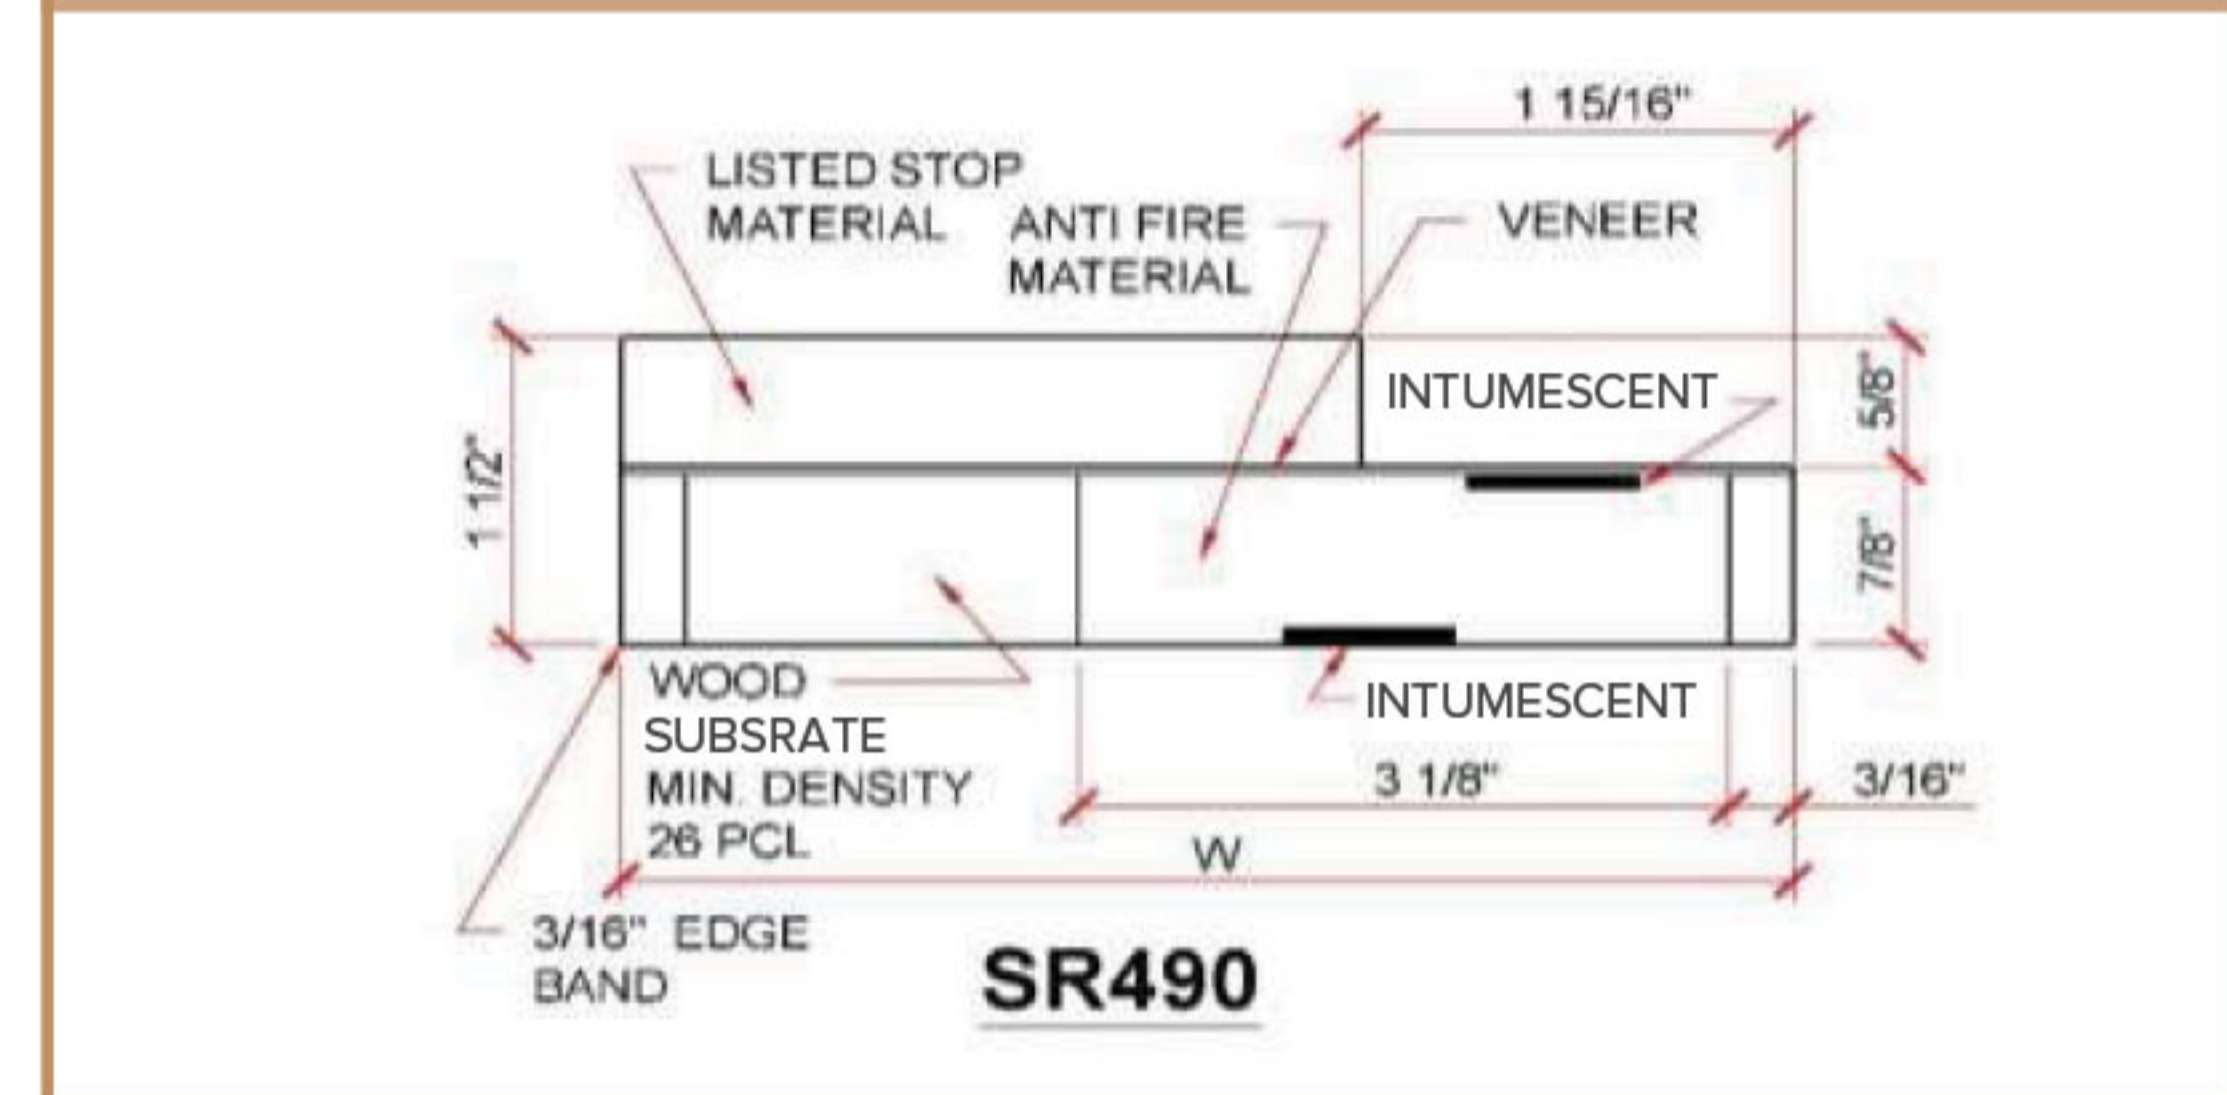

VICTORY

MILLWORK

45 MINUTE, 60 MINUTE & 90 MINUTE JAMB DETAILS

DR445 / DR460 - 45 & 60 Minute Double Rab Jamb

DR490 - 90 Minute Double Rab Jamb

SR445 / SR460 - 45 & 60 Minute Single Rab Jamb

SR490 - 90 Minute Single Rab Jamb

SRK445 / SRK460 - 45 & 60 Minute Single Rab Jamb c/w Kerf

SRK490 - 90 Minute Rab Jamb c/w Kerf

SRK445 Paint Grade

SRK490 Rift Cut White Oak