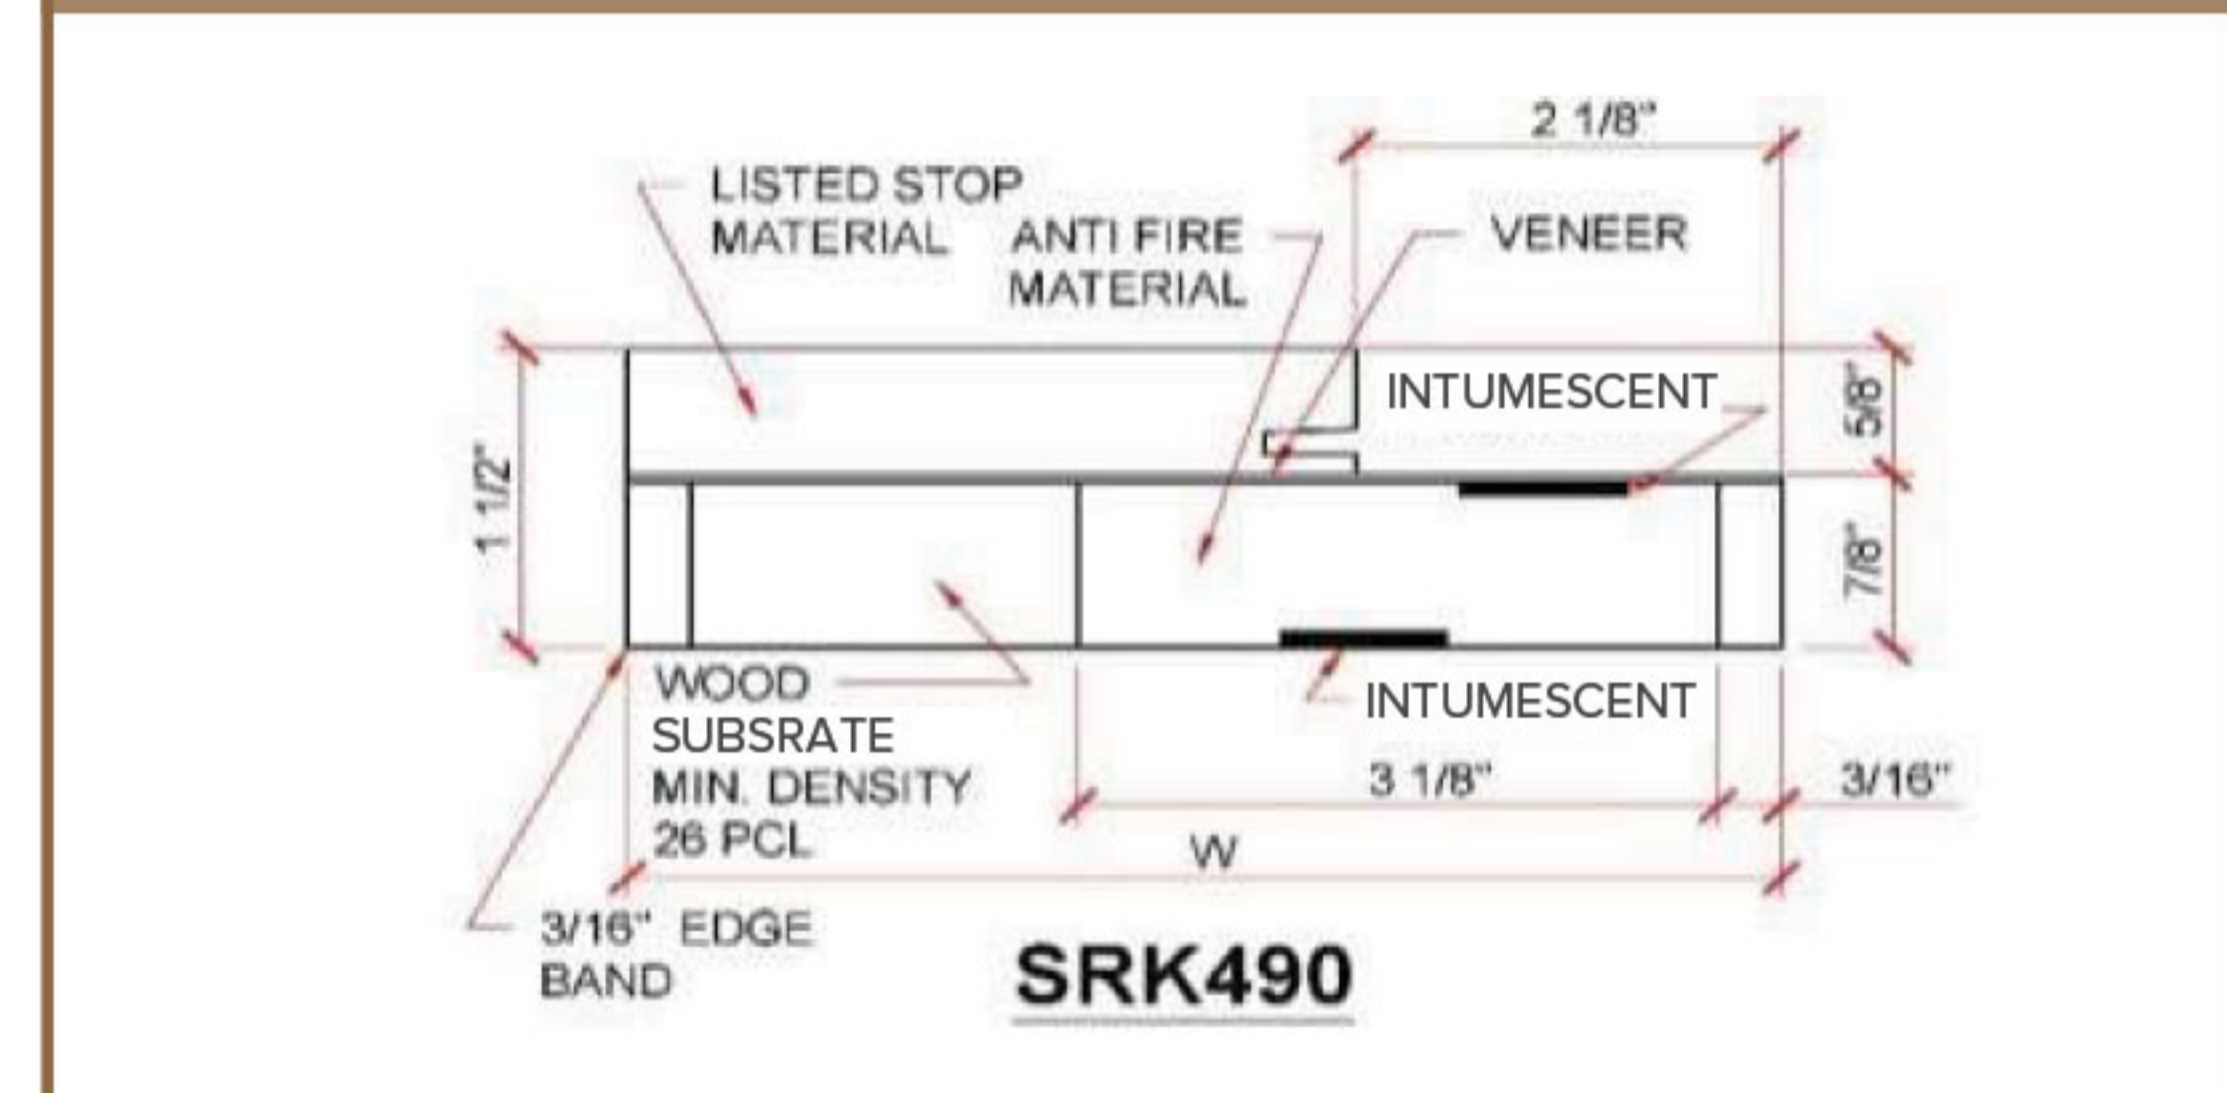

VICTORY

MILLWORK

45 MINUTE, 60 MINUTE & 90 MINUTE JAMB DETAILS

DR445 / DR460 - 45 & 60 Minute Double Rab Jamb

DR490 - 90 Minute Double Rab Jamb

SR445 / SR460 - 45 & 60 Minute Single Rab Jamb

SR490 - 90 Minute Single Rab Jamb

SRK445 / SRK460 - 45 & 60 Minute Single Rab Jamb c/w Kerf

SRK490 - 90 Minute Rab Jamb c/w Kerf

SRK445 Paint Grade

SRK490 Rift Cut White Oak