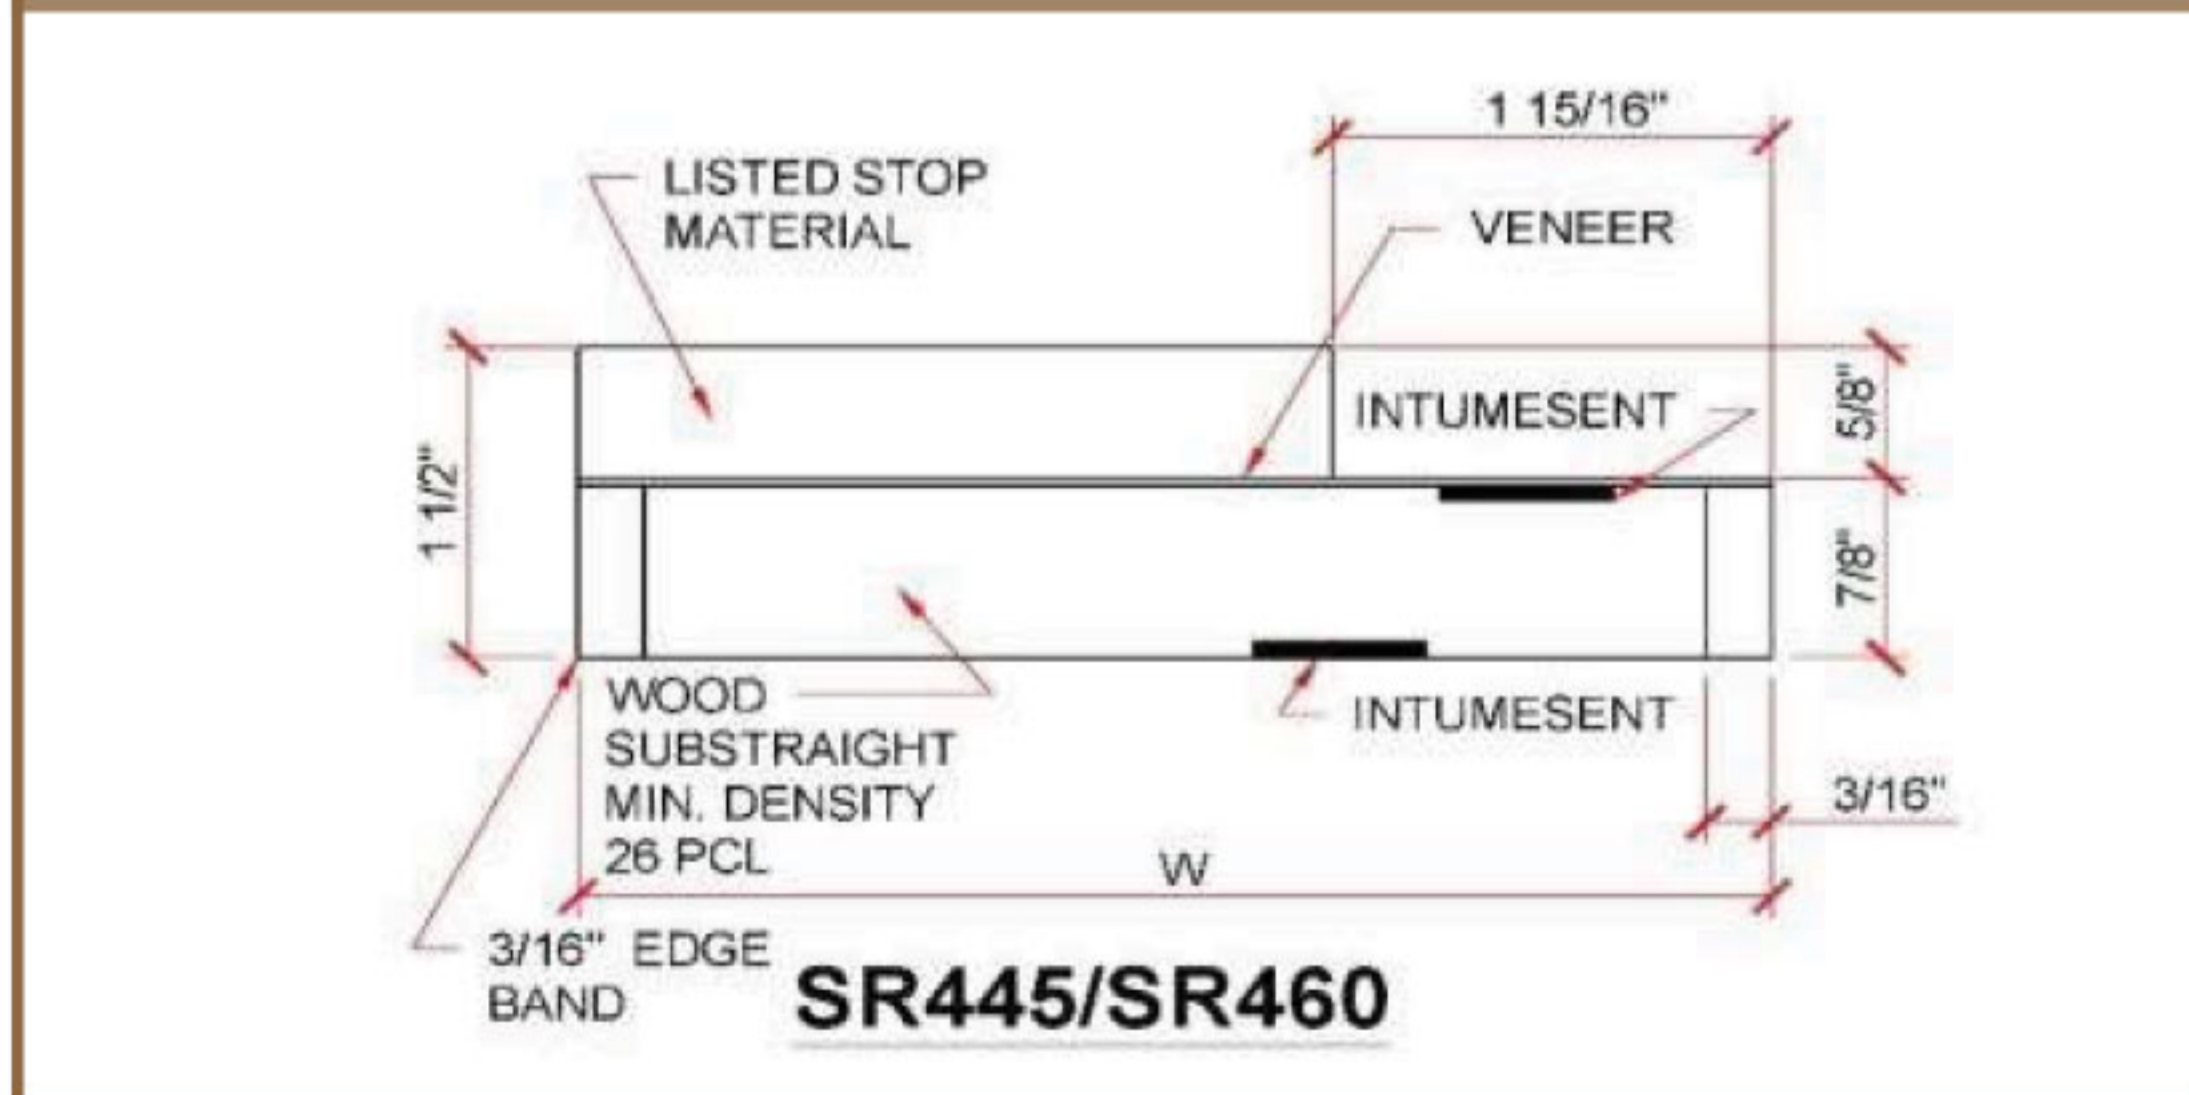

VICTORY

MILLWORK

45 MINUTE, 60 MINUTE & 90 MINUTE JAMB DETAILS

DR445 / DR460 - 45 & 60 Minute Double Rab Jamb

DR490 - 90 Minute Double Rab Jamb

SR445 / SR460 - 45 & 60 Minute Single Rab Jamb

SR490 - 90 Minute Single Rab Jamb

SRK445 / SRK460 - 45 & 60 Minute Single Rab Jamb c/w Kerf

SRK490 - 90 Minute Rab Jamb c/w Kerf

SRK445 Paint Grade

SRK490 Rift Cut White Oak